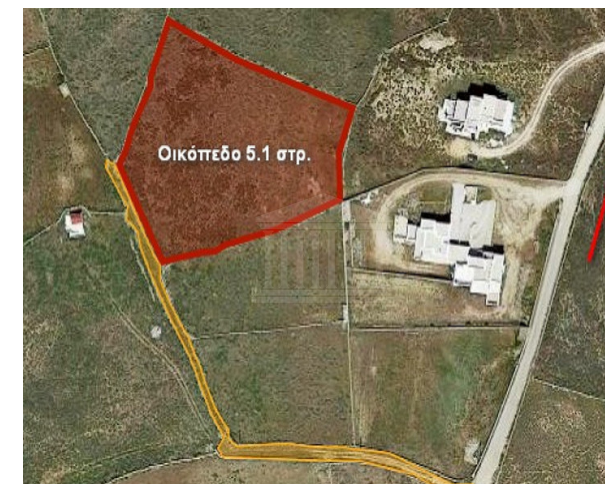

Land Plot In Mykonos

Ano Mera, Mykonos, Cyclades, South Aegean Islands

DELFI
PROPERTIES

160000

* Not Subject to VAT DP16814/DPS_273

Description

Agricultural Land Plot of 5107sqm in Mykonos, located 900m from the sea.

Coverage -%	Density -%	Zone -	Land Area 5107m ²
Max-Height m	Title Deeds -		

Property Details

Water Available	-
Electricity Available	-
Asphalt Road	-
Near Village	-
Near City Centre	-
Countryside view	-
See view	-
City view	-